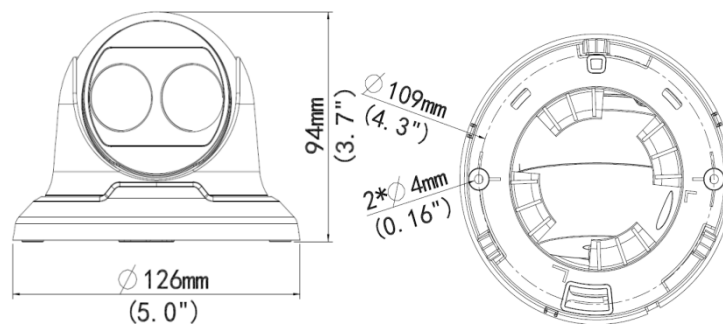

Dimensions

Accessories

Installation mode	Accessories	Description
Ceiling mount	Mounting pedestal is included in the product package	For indoor ceiling installation