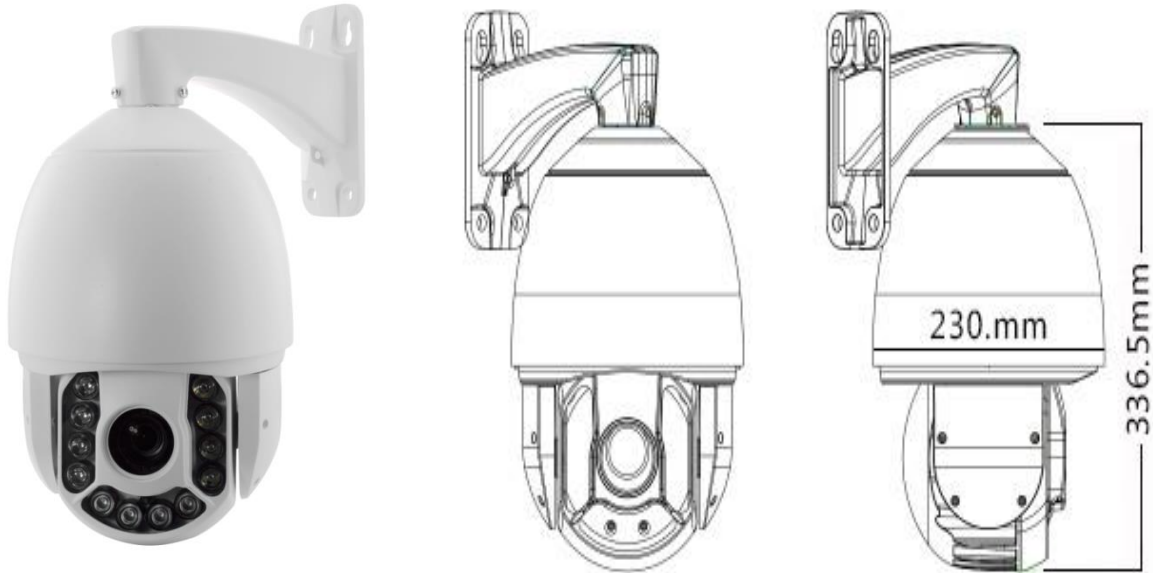

ADK-SI2M36XN NETWORK PTZ DOME CAMERA 1080P 36X

Pan & Tilt	
Manual speed	Pan (0.1°~200°/s)
	Tilt (0.1°~180°/s)
Rotation	Pan continuously 360°, tilt 0~90° with auto-flip
Preset	128 preset, title can be edited
Auto-flip	Tilt down 90°, with auto-flip 180°
Scan	355°programmable, 4 scan
Pattern	4 patterns, and each record time is not less than 180s
Tour	4 tour, and speed & park time of presets can be set.
Idle run	tour/preset/pattern/scan can be set
Power up run	tour/preset/pattern/scan can be set
Proportional Zoom	Rotation speed can be adjusted automatically according to zoom multiples

CAM SPEC	
sensor	HIS3516D + 1/3 Panasonic MN34229 CMOS
Effective Pixels	Max 1920x1080
Image Output	Main Stream:1920x1080、1280x960、1280x720、720x576、640x480
	Sub Stream:640x480、480x360、352x288、320x240、176x144
	MJPEG: 1080P、720P、off
Signal System	PAL/NTSC
Frame	25/30 fps
Image Compression	H.265 / H.264 / MJPEG
OPTICS	Optical x36, f = 4.6 mm ~ 167 mm
Angle	Appr.61.2°(Wide) to 2.32°(Tele)
Auto Focus	Auto / Semi-automatic / Manual
Zoom Speed	Approx.5.2s(Optical Wide-Tele)
Min. Illumination	Color : 0.01 lux@F1.2 , BW : 0.001lux@F1.2
Shutter Time	1/2 ~1/20,000s
White Balance	Auto
AGC	Auto/Manua
BLC	ON/OFF
WDR	D-WDR ≥120dB
DNR	Auto /DNR/3DNR
SNR	≥50dB (AGC OFF)
HLC	Off / On
Max Gain	Auto
IRIS	Auto
FLIP	Vertical , Horizontal ,Vertical-Horizontal,OFF Selectable
Privacy	Support
Motion Detection	Support

User Sessions	Main Stream 3 Sub Stream 6
Output bit rate	CBR / VBR (32Kbps~10Mbps)
Characters overlap	Channel Names&Date and Time (Location is adjustable)
The front store	T-flash card (adapting)
Power consumption	9W/35W(IR_LED ON)
Power supply	DC 24V 2A
Temperature	-20℃~+60℃
Installation	Wall installation, ceiling installation, ceiling type installation
Net weight	6.9kg
Size	Product size 336.5×230mm, Packing size Packing size 235*235*460mm
Protection Level:	IP66 standard (outdoor dome)
	TVS lightning protection, surge protection and voltage transient protection