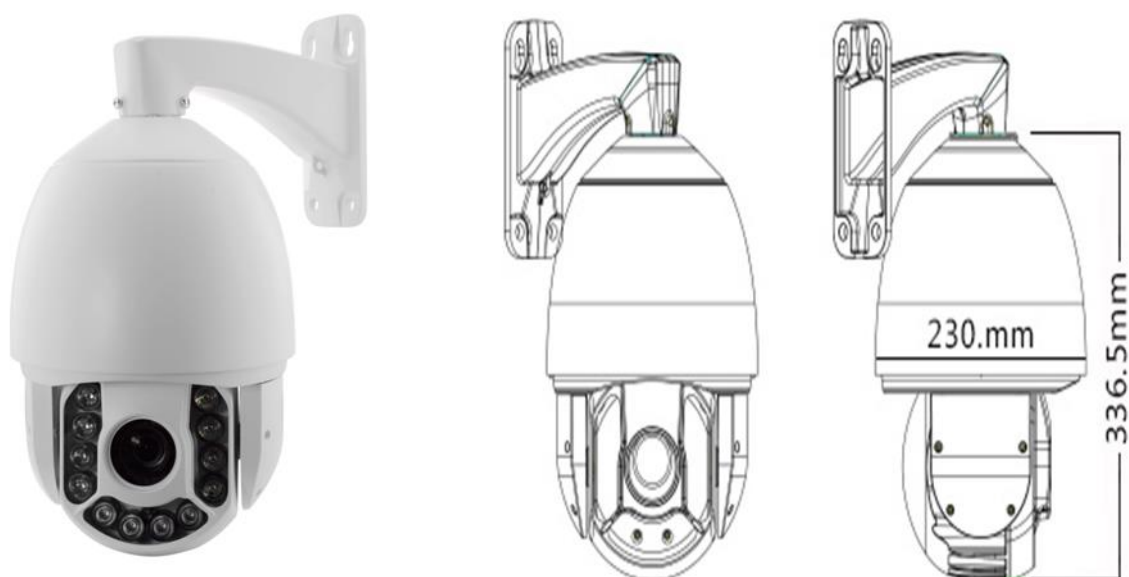

ADK-SI4M18XN NETWORK PTZ DOME CAMERA 4M 18X

Pan & Tilt	
Manual speed	Pan (0.1°~200°/s)
	Tilt (0.1°~180°/s)
Rotation	Pan continuously 360°, tilt 0~90° with auto-flip
Preset	128 preset, title can be edited
Auto-flip	Tilt down 90°, with auto-flip 180°
Scan	355°programmable, 4 scan
Pattern	4 patterns, and each record time is not less than 180s
Tour	4 tour, and speed & park time of presets can be set.
Idle run	tour/preset/pattern/scan can be set
Power up run	tour/preset/pattern/scan can be set
Proportional Zoom	Rotation speed can be adjusted automatically according to zoom multiples

CAM SPEC	
sensor	HIS3516D+1/3" 4.0M Pixel OV4689 CMOS
Effective Pixels	2304x1296@30fps 2592x1520@22fps

Image Output	Main Stream:1920×1080、1280×960、1280×720、720×576、640×480
	Sub Stream: 640×480、480×360、352×288、320×240、176×144
	MJPEG: 1080P、1280×720、off
Signal System	PAL/NTSC
Frame	25/30 fps
Image Compression	H.265 /H.264 / MJPEG
OPTICS	Optical x18, f = 4.7 mm ~ 96 mm
Angle	Appr. 72°(Wide) to 3.8°(Tele)
Auto Focus	Auto / Semi-automatic / Manual
Zoom Speed	Approx.4.0s(Optical Wide-Tele)
Min. Illumination	Color : 0.05 lux , BW : 0.01lux
Shutter Time	1 /2~1/20,000s
SNR	≥50dB (AGC OFF)
White Balance	Auto
AGC	Auto/Manua
BLC	ON/OFF
WDR	D-WDR ≥73.7dB
DNR	Auto /DNR/3DNR
HLC	Off / On
Max Gain	Auto
IRIS	Auto
FLIP	Vertical , Horizontal ,Vertical-Horizontal,OFF Selectable
Privacy	Support
Motion Detection	Support

Characters overlap	Channel Names&Date and Time (Location is adjustable)
The front store	T-flash card (adapting)
Power consumption	9W/35W(IR_LED ON)
Power supply	DC 24V 2A
Temperature	-20℃~+60℃
Installation	Wall installation, ceiling installation, ceiling type installation
Net weight	6.5kg
Size	Product size 336.5×230mm, Packing size Packing size 235*235*460mm
Protection Level:	IP66 standard (outdoor dome)
	TVS lightning protection, surge protection and voltage transient protection